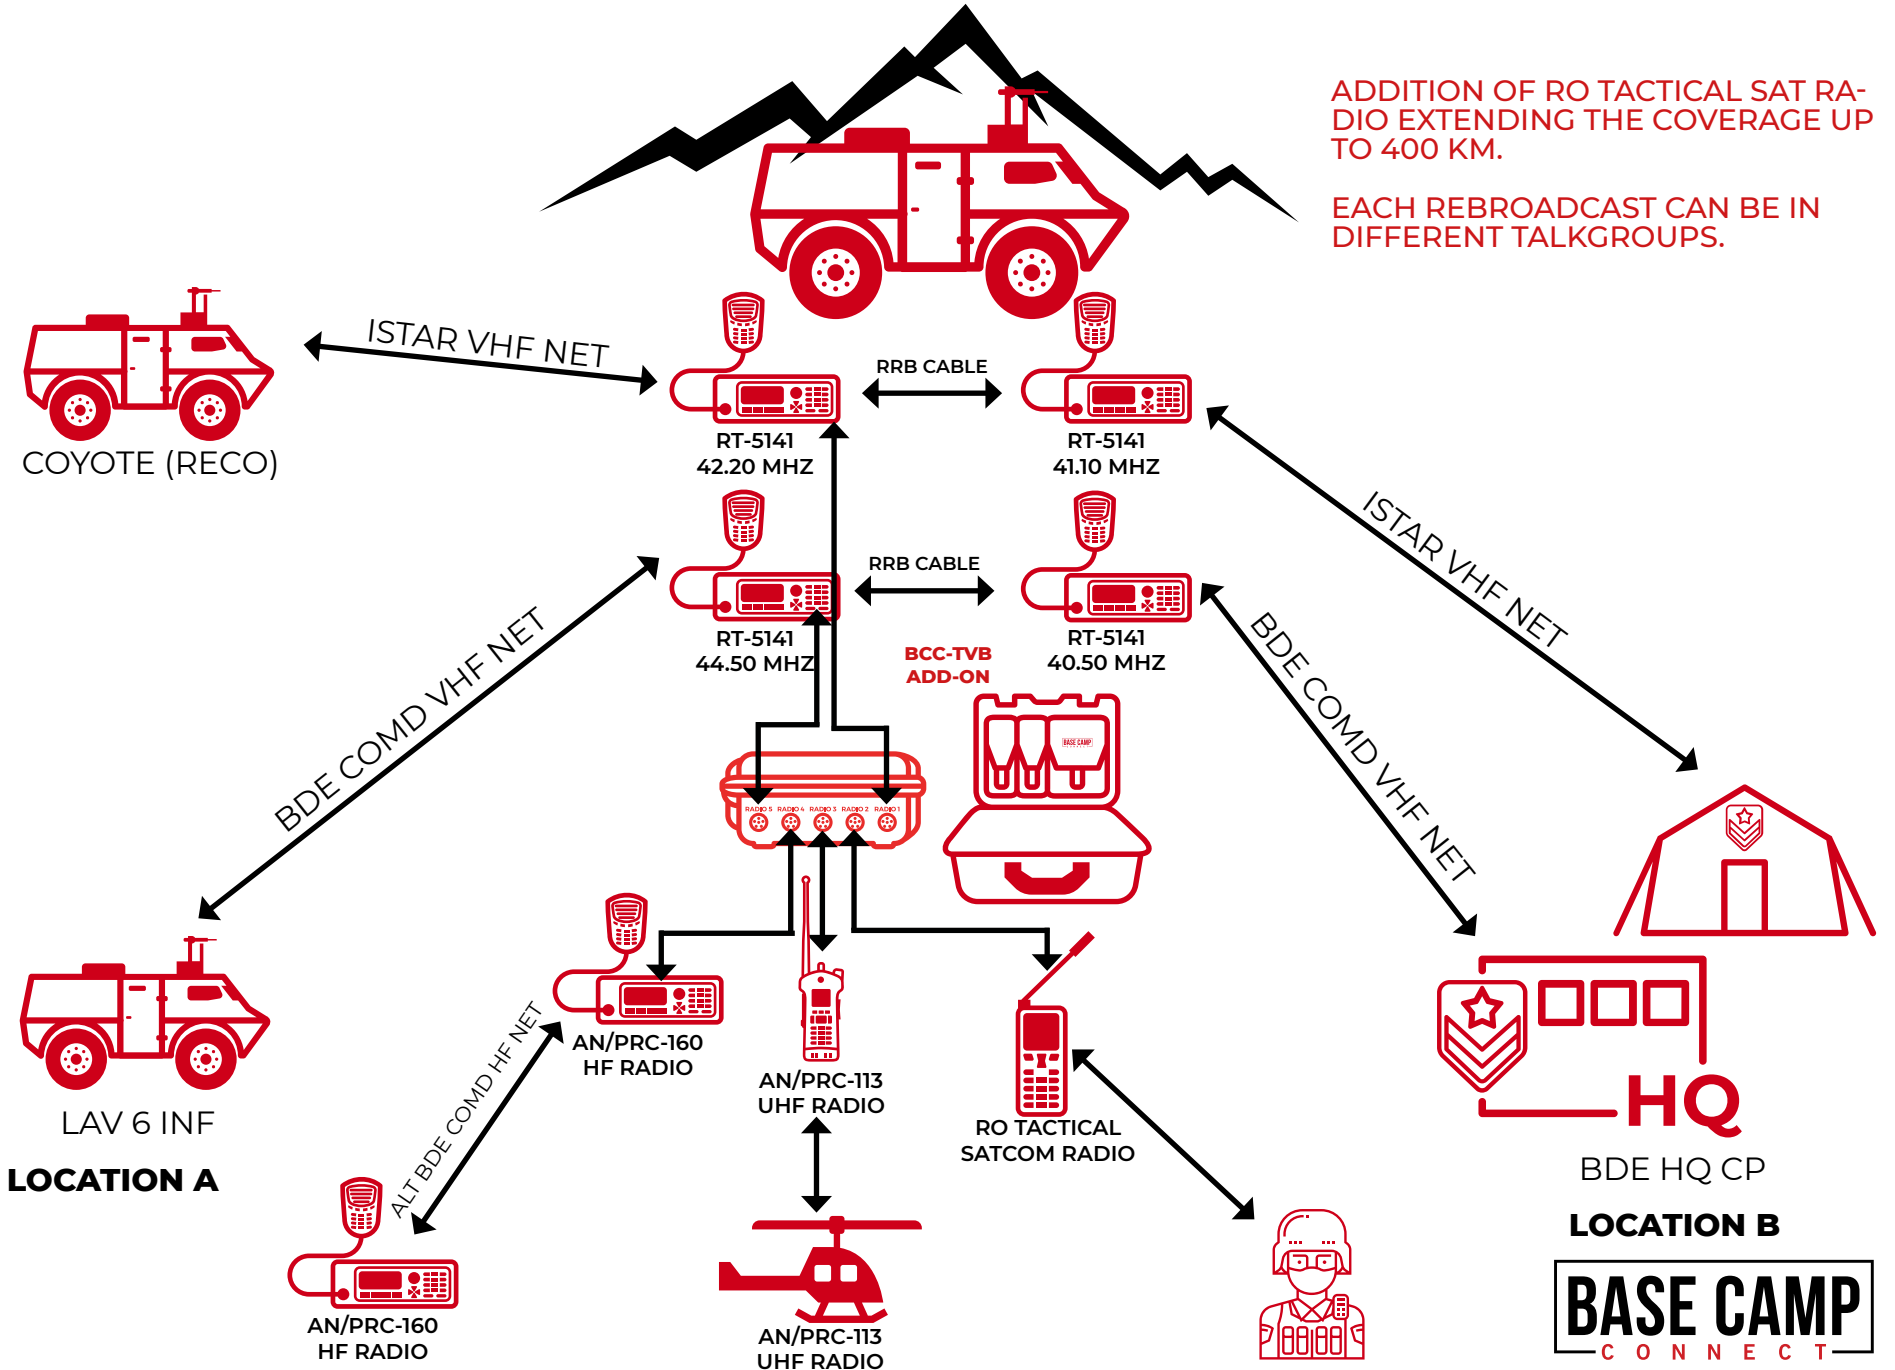

IMPROVED RADIO REBROADCAST STATION (RRB)

ADDITION OF RO TACTICAL SAT RADIO EXTENDING THE COVERAGE UP TO 400 KM.

EACH REBROADCAST CAN BE IN DIFFERENT TALKGROUPS.

BASE CAMP
CONNECT